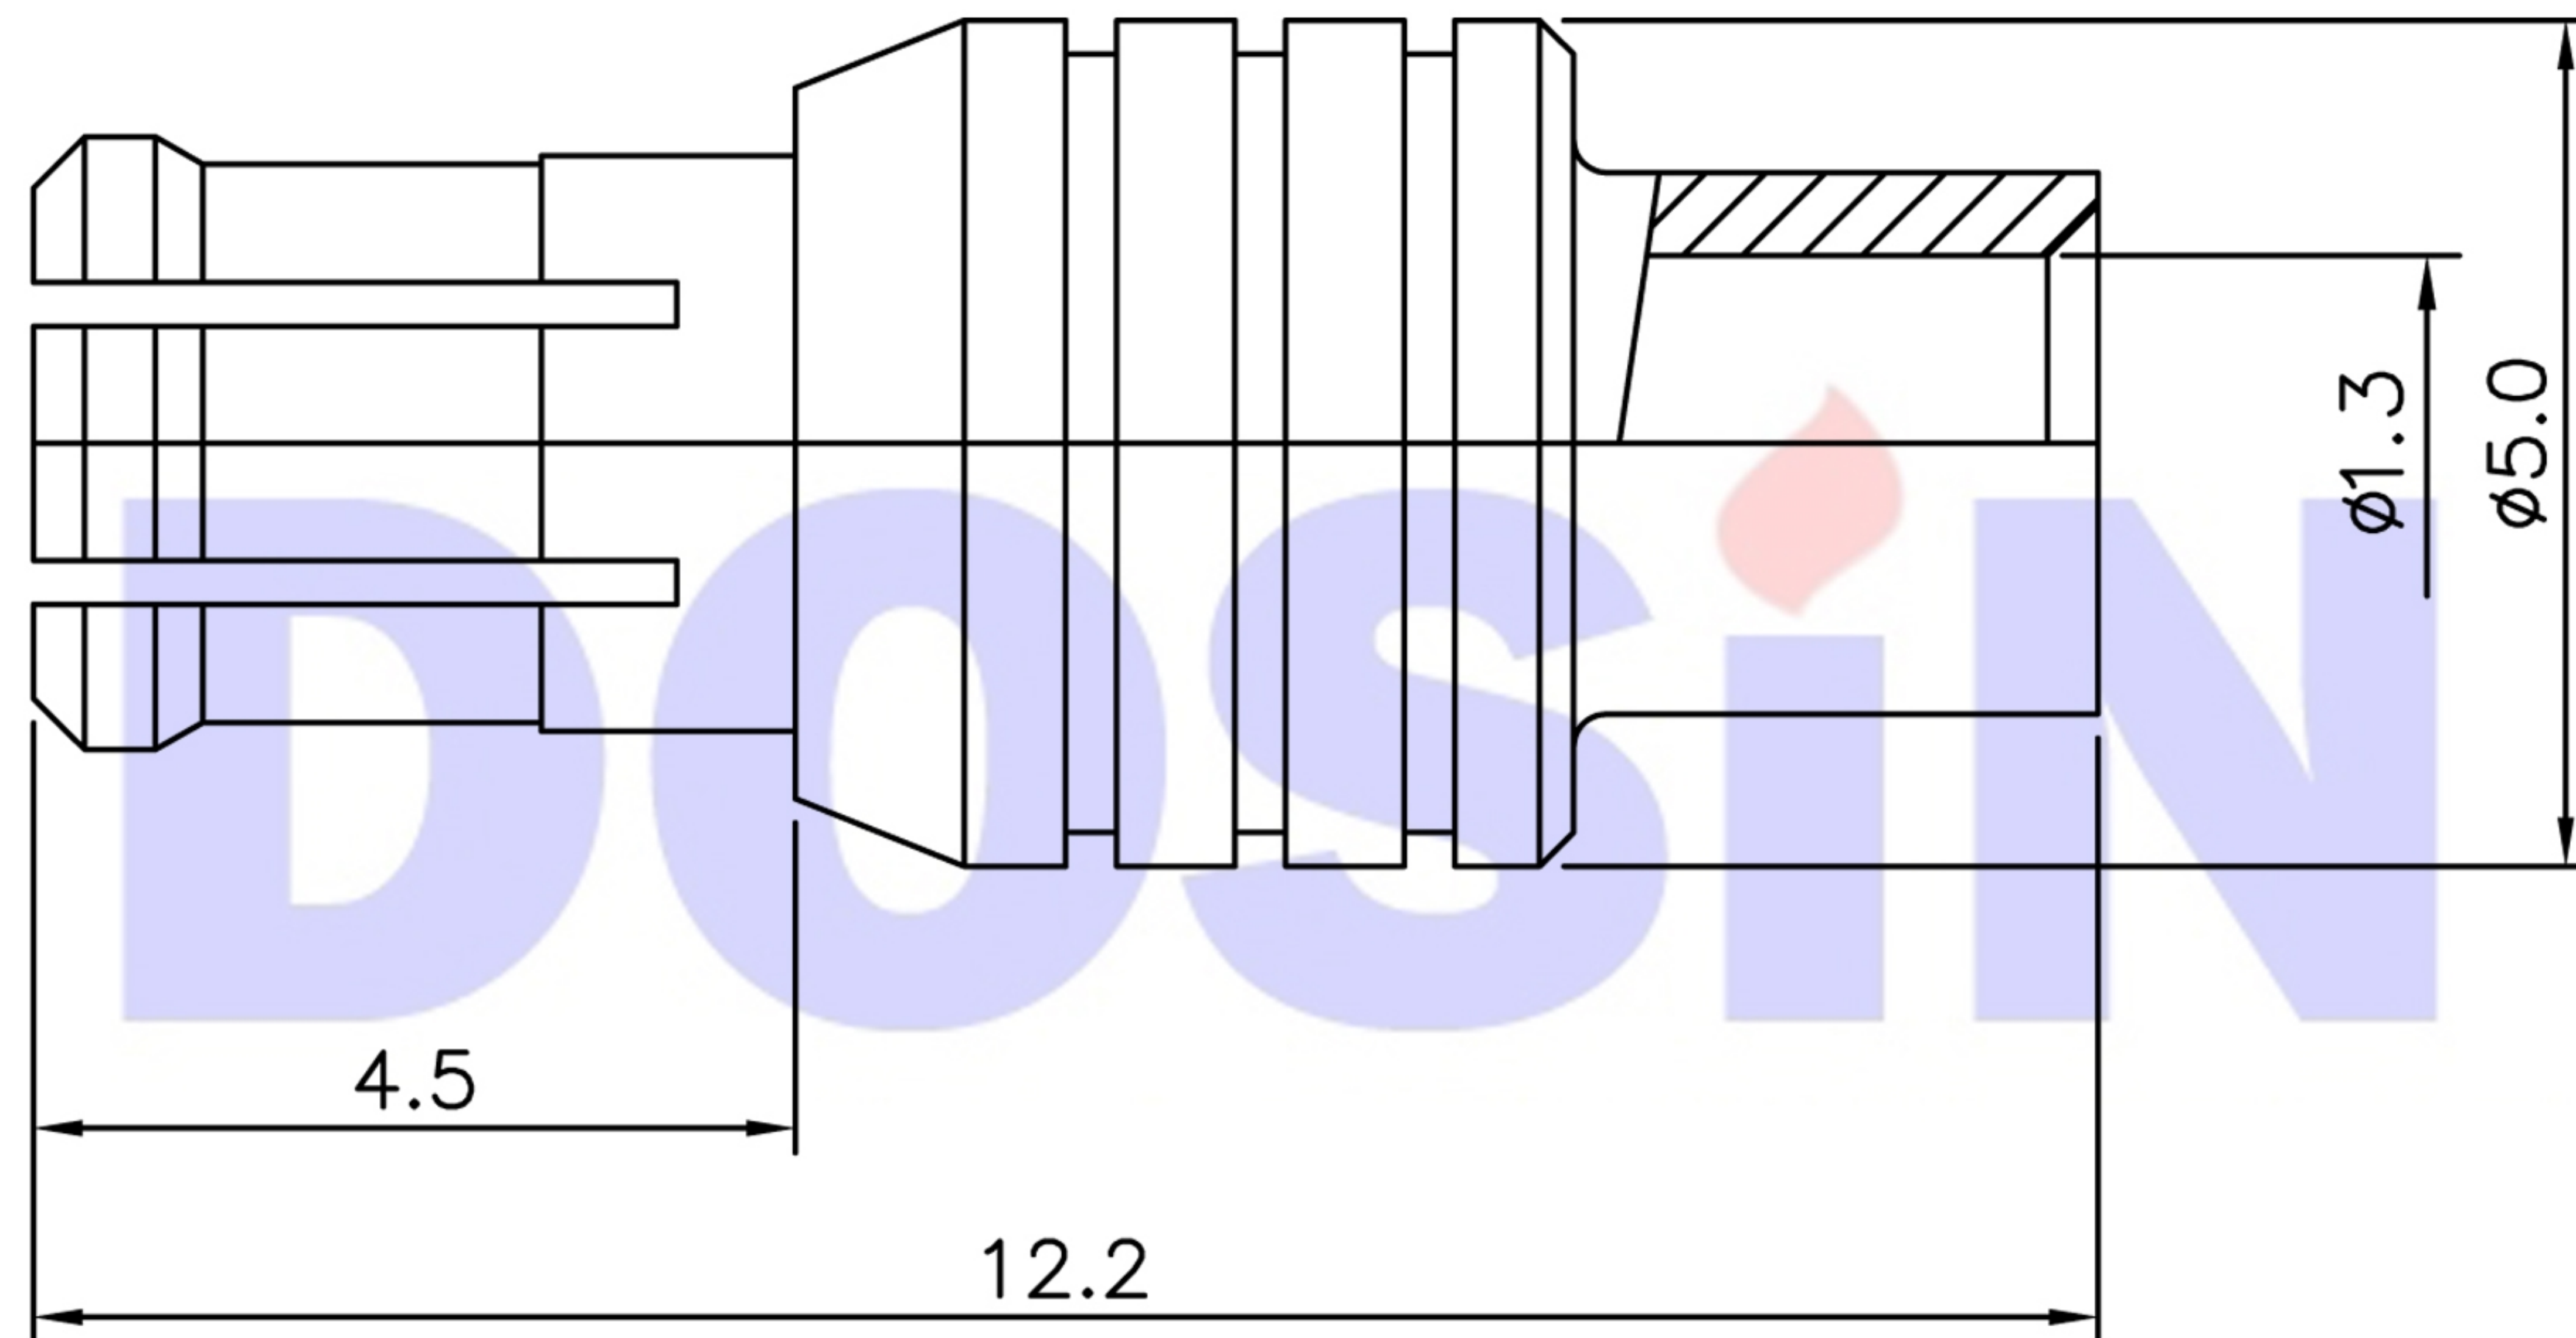

Product NO. DOSIN-809-1006				
REV	DESCRIPTION	DWN	DATE	APPROVEN
A	First issue	JIM	2017. 3. 9	John kine

Connector parts	Materials	Finish
Body	Brass	Gold Plated
Outer contact	Be-Cu	Gold Plated
Center contact	Brass	Gold Plated
Insulator	TEFLON	-

NOTE:		Tolerance	0-6	±0.05
DRAWN Zelin. Zhang			6-30	±0.10
2017. 3. 9		View	30-120	±0.20
CHECKED			Angular	±2°
APPROVALS John		UNIT	MM	
		SCALE	1:1	

Dosin Industrial(H.K)Co.Ltd 东莞市德索五金电子制品有限公司 Dosin Hardware Electronics Co.,Ltd		E-mail:dosin2005@163.com dosin2005@dosin-china.com Web:http://www.dosinconn.com TEL:(0086)769-81153906 FAX:(0086)769-81875836	
Name: MCX Straight Plug for Cable-UT047			
SIZE A	Product NO. DOSIN-809-1006		REV B
DateTime 2017. 3. 9	CAD FILE D/company drawings/BD	SHEET: 1 OF 1	