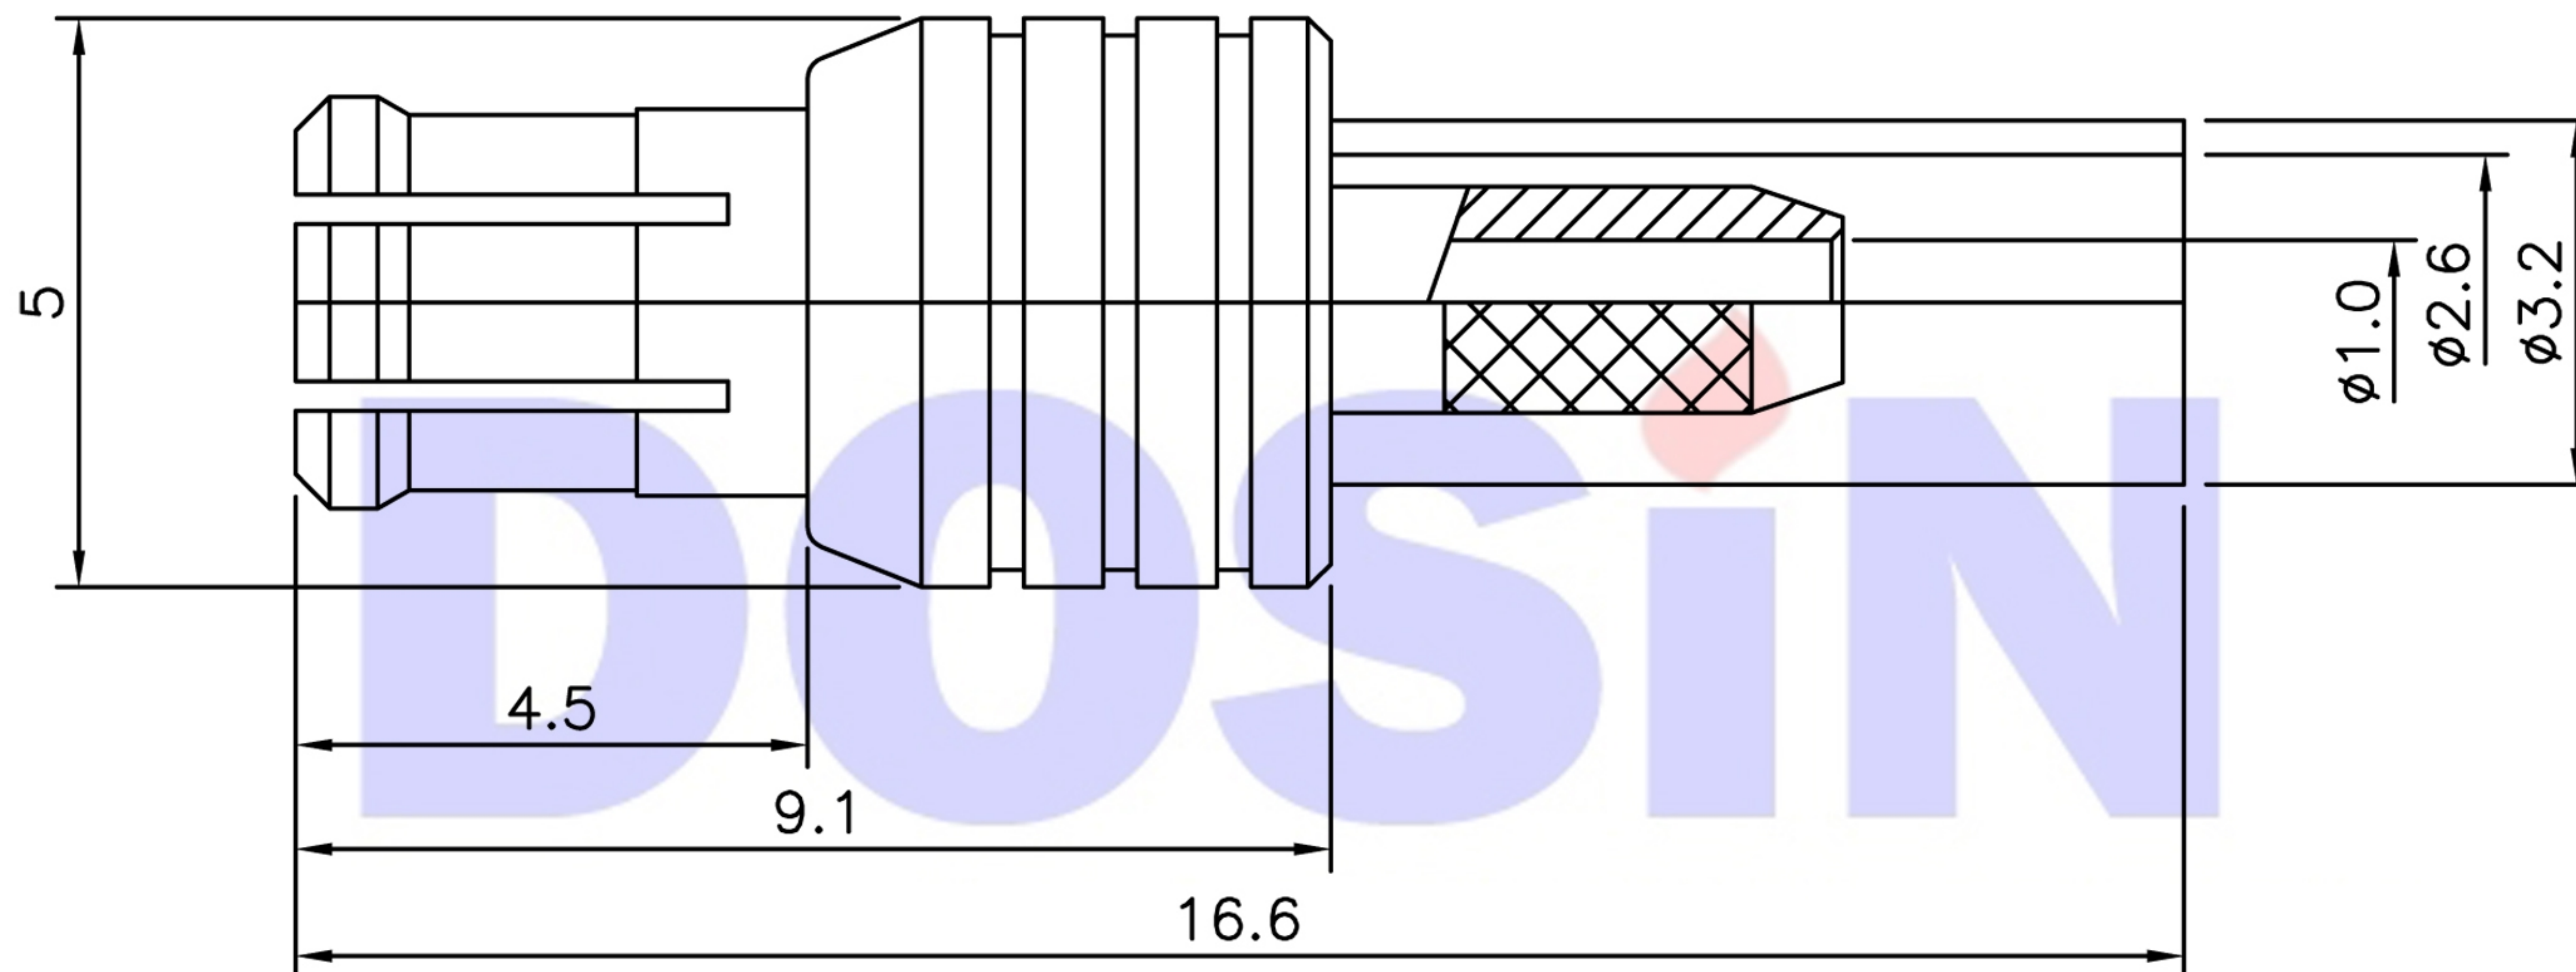

Product NO. DOSIN-809-1008

REV	DESCRIPTION	DWN	DATE	APPROVEN
A	First issue	JIM	2017. 3. 9	John kine

Item	Materials	Plating
Body	Brass	Gold Plated
Outer contact	Be-Cu	Gold Plated
Center contact	Brass	Gold Plated
Ferrule	Brass	Gold Plated
Insulator	TEFLON	-

E-mail:dosin2005@163.com
 dosin2005@dosin-china.com
 Web:http://www.dosinconn.com
 TEL:(0086)769-81153906
 FAX:(0086)769-81875836

Name: MCX Straight Plug for Cable-RG178

SIZE A	Product NO. DOSIN-809-1008	REV B
-----------	----------------------------	----------